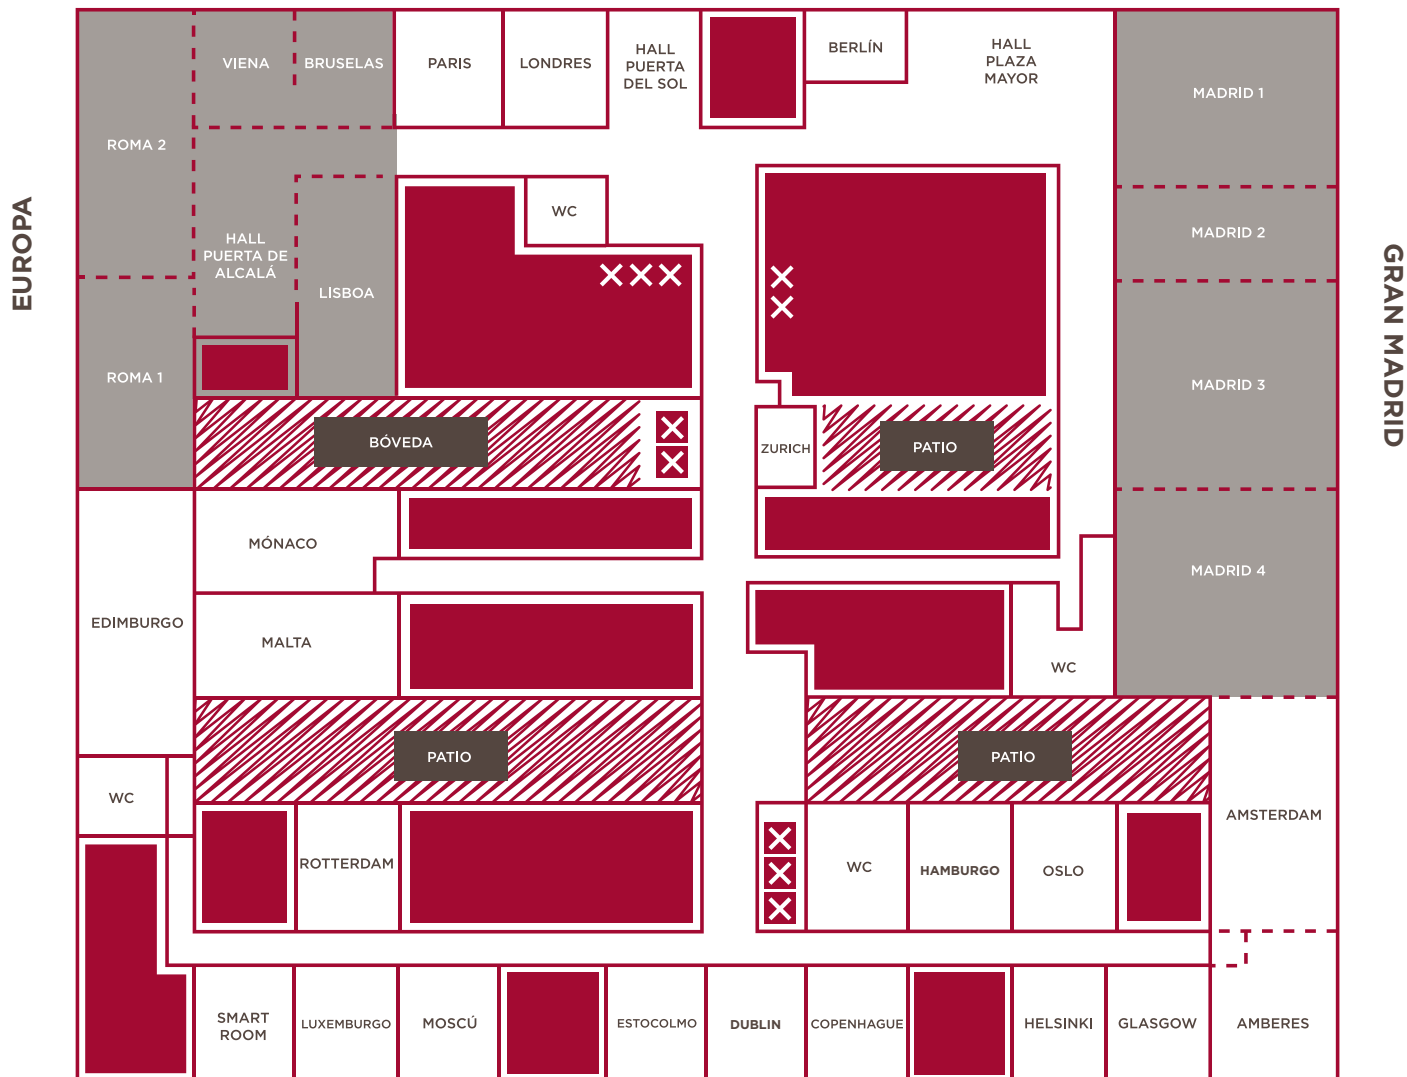

NH COLLECTION

MADRID • EUROBUILDING

FLOOR PC (1)

NÓRDICOS

FUNCTION ROOMS AND CAPACITIES

ROOM NAME	HEIGHT (m)	AREA (m²)	Cocktail	Board Room	Banquet	School	Theatre	U- shape	Cabaret	NATURAL LIGHT
Gran Madrid (Madrid 1+2+3+4) + Benelux	2,5/2,9	1074	1100	212	780	720	1340	230	518	☒
Gran Madrid (Madrid 1+2+3+4)	2,5/2,9	813	900	152	620	600	1140	142	420	☒
Madrid 1+2+3	2,5/2,9	566	580	90	500	400	800	100	308	☒
Madrid 1	2,9	202	160	38	140	100	180	45	70	☒
Madrid 2	2,9	119	100	34	80	70	110	41	56	☒